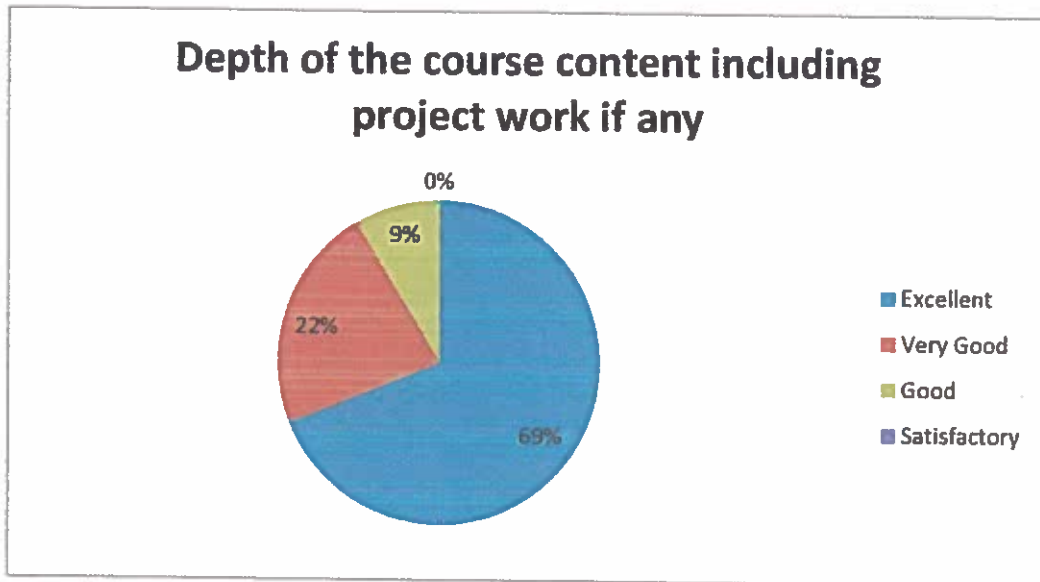

S.No.	Description	Excellent	Very Good	Good	Satisfactory
1	Depth of the course content including project work if any	64	21	8	0