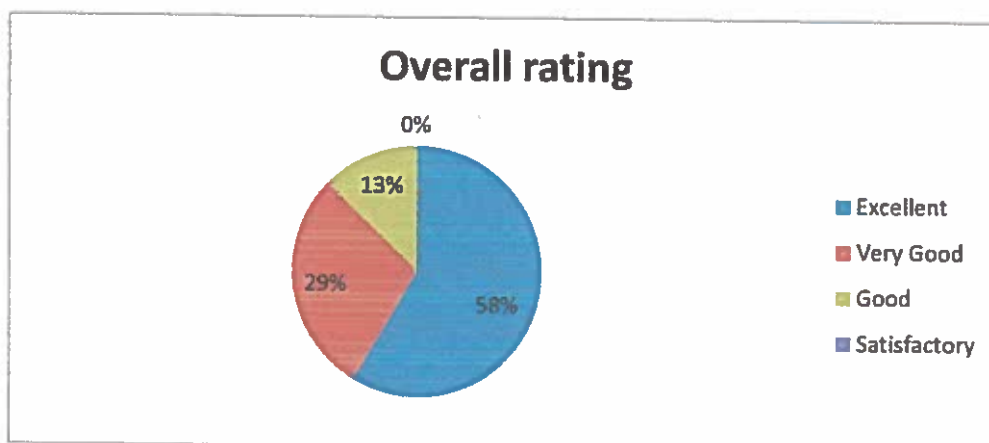

S.No.	Description	Excellent	Very Good	Good	Satisfactory
7	Overall rating	55	27	12	0