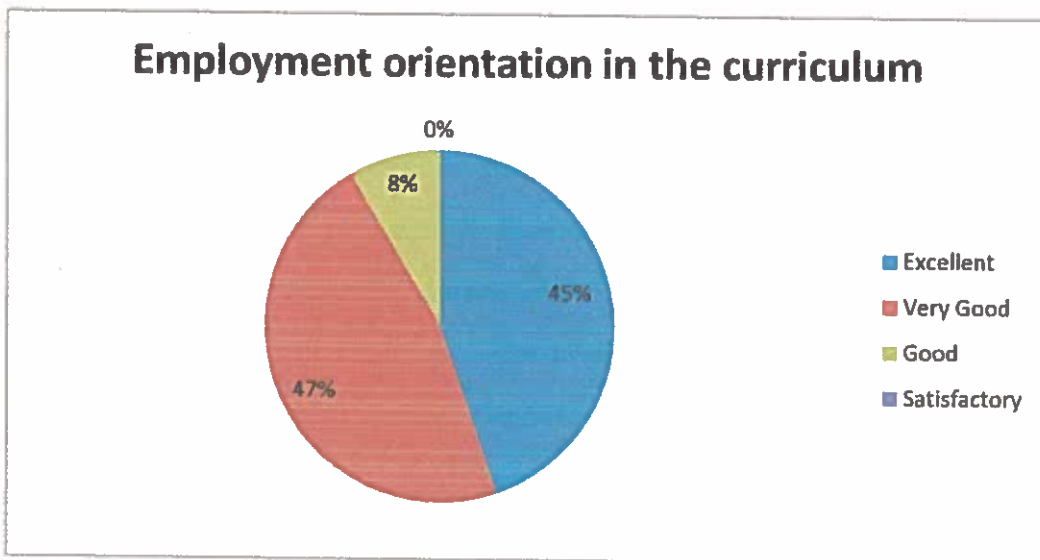

S.No.	Description	Excellent	Very Good	Good	Satisfactory
2	Employment orientation in the curriculum	42	44	8	0