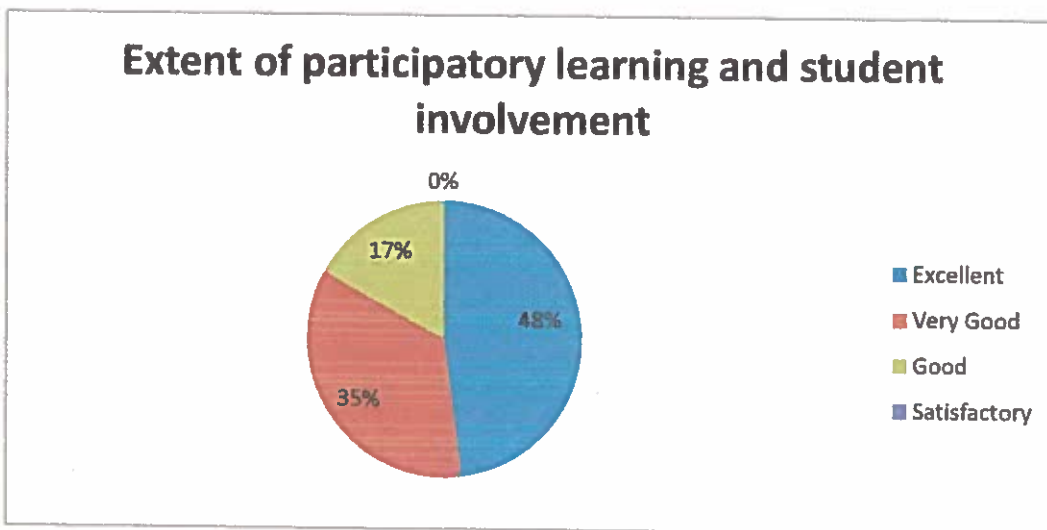

S.No.	Description	Excellent	Very Good	Good	Satisfactory
2	Employment orientation in the curriculum	42	44	8	0

 PRINCIPAL, V.S.M. COLLEGE (A)
 RAMACHANDRAPURAM-533 255

S.No.	Description	Excellent	Very Good	Good	Satisfactory
3	Topics for competitive examinations included in the syllabus	42	39	10	3

S.No.	Description	Excellent	Very Good	Good	Satisfactory
4	Extent of participatory learning and student involvement	45	33	16	0

 PRINCIPAL, V.S.M. COLLEGE (A)
 RAMACHANDRAPURAM-533 255, (E.G.Dt.)

S.No.	Description	Excellent	Very Good	Good	Satisfactory
5	External & Internal evaluation methods	49	32	13	0