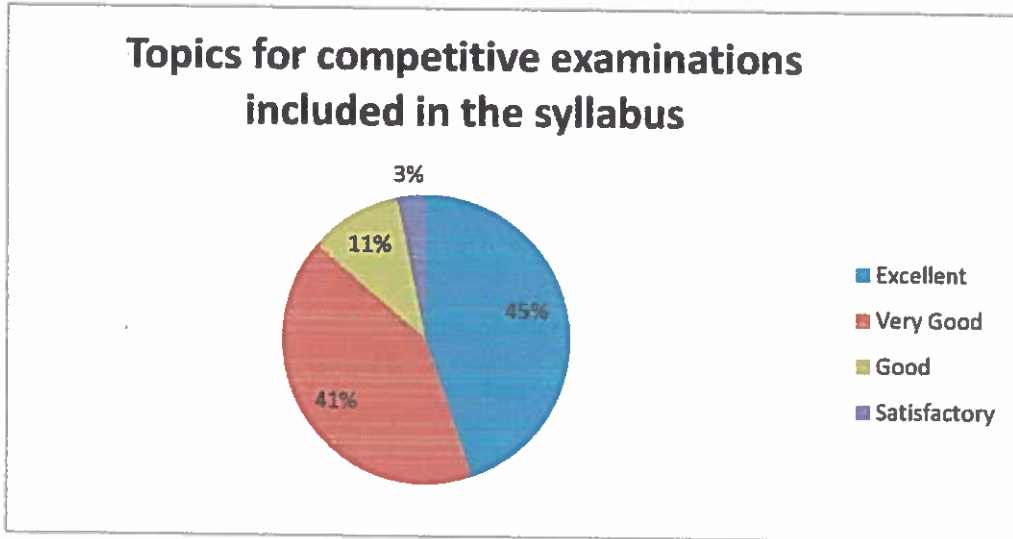

S.No.	Description	Excellent	Very Good	Good	Satisfactory
3	Topics for competitive examinations included in the syllabus	42	39	10	3

S.No.	Description	Excellent	Very Good	Good	Satisfactory
4	Extent of participatory learning and student involvement	45	33	16	0