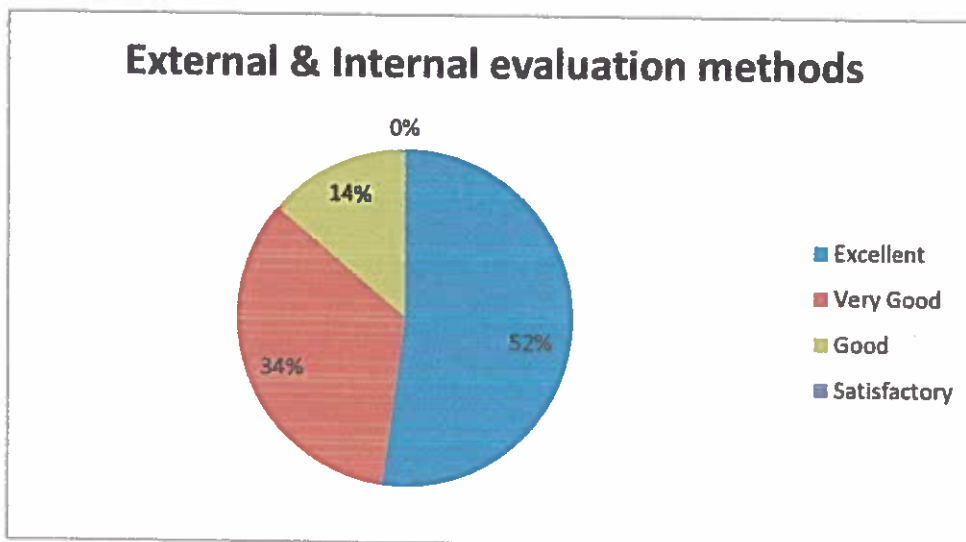

S.No.	Description	Excellent	Very Good	Good	Satisfactory
5	External & Internal evaluation methods	49	32	13	0

S.No.	Description	Excellent	Very Good	Good	Satisfactory
6	Research orientation obtained during the programme	37	37	17	3