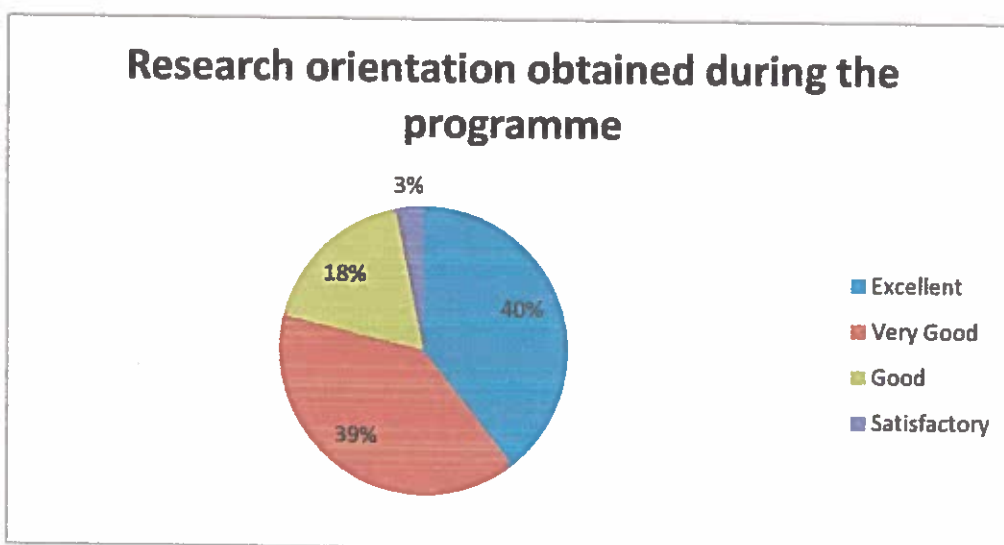

N. J. Ram Kumar
PRINCIPAL, V.S.M. COLLEGE (A)
RAMACHANDRAPURAM-533 255, (E.G.Dt.)